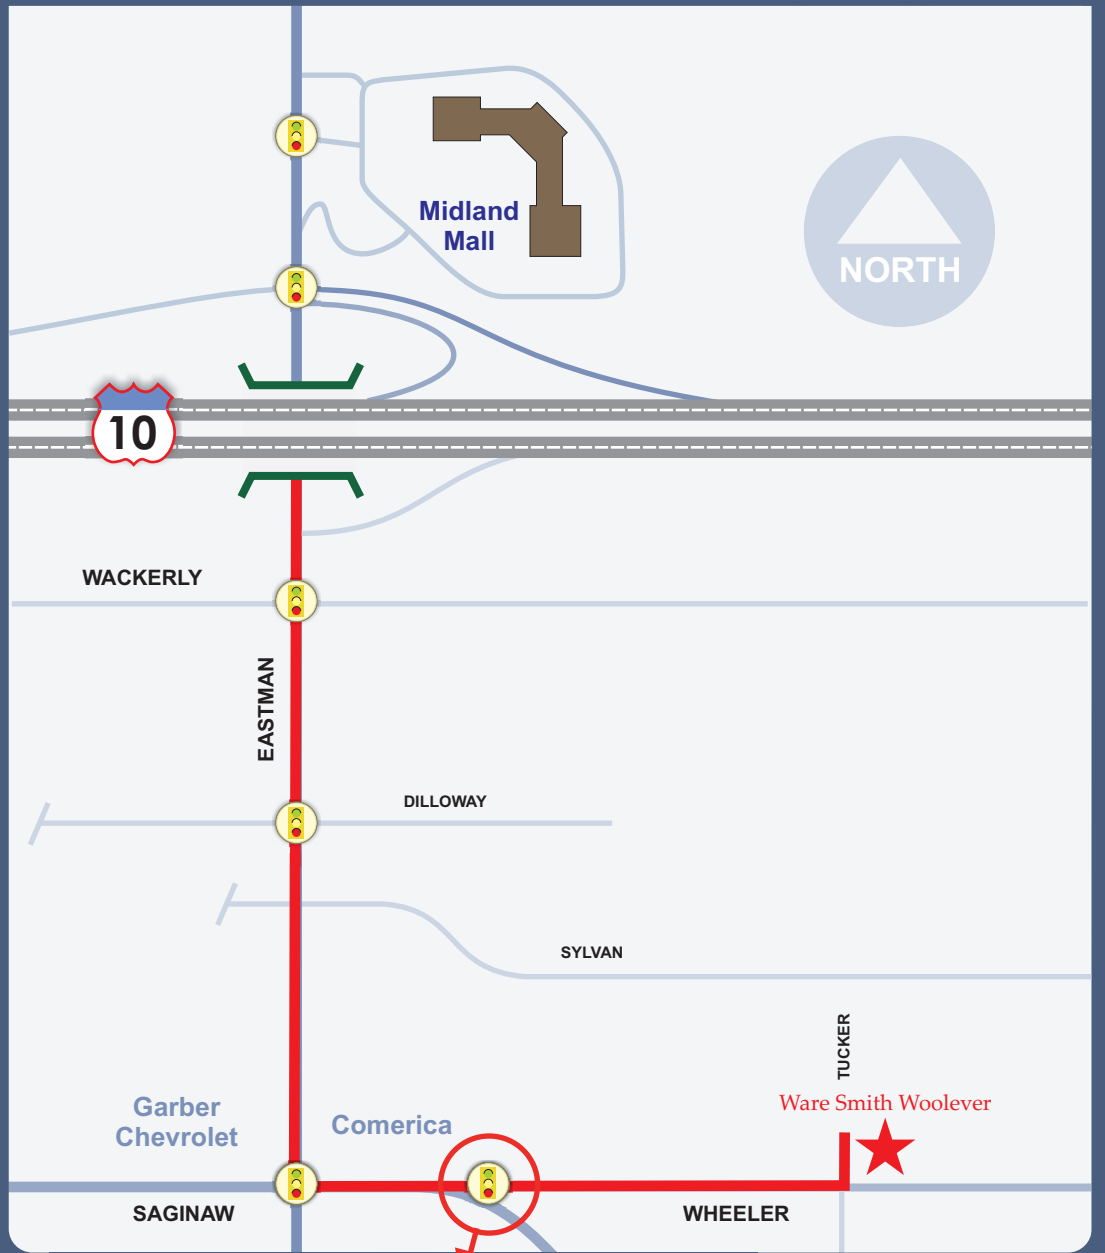

Flip over for details map

Generations of Caring

MIDLAND CHAPEL MAP

ADDRESS

1200 WEST WHEELER
MIDLAND MI 48642
989-631-2292

Detail of Saginaw Rd and Wheeler Street intersection.