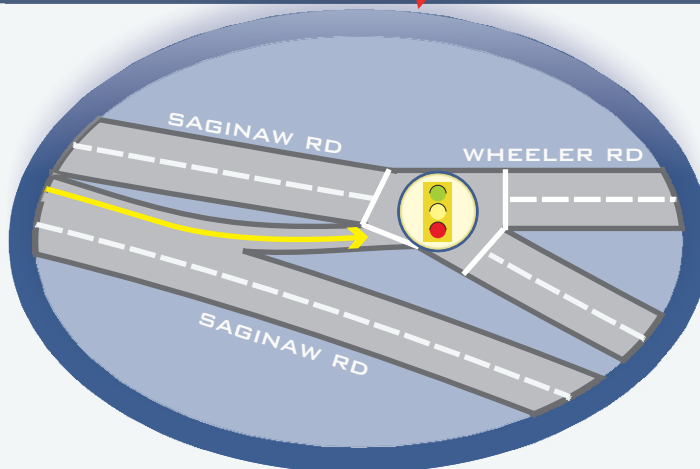

Flip over for details map

Generations of Caring

MIDLAND CHAPEL MAP

ADDRESS

1200 WEST WHEELER
MIDLAND MI 48642
989-631-2292

Detail of Saginaw Rd and Wheeler Street intersection.