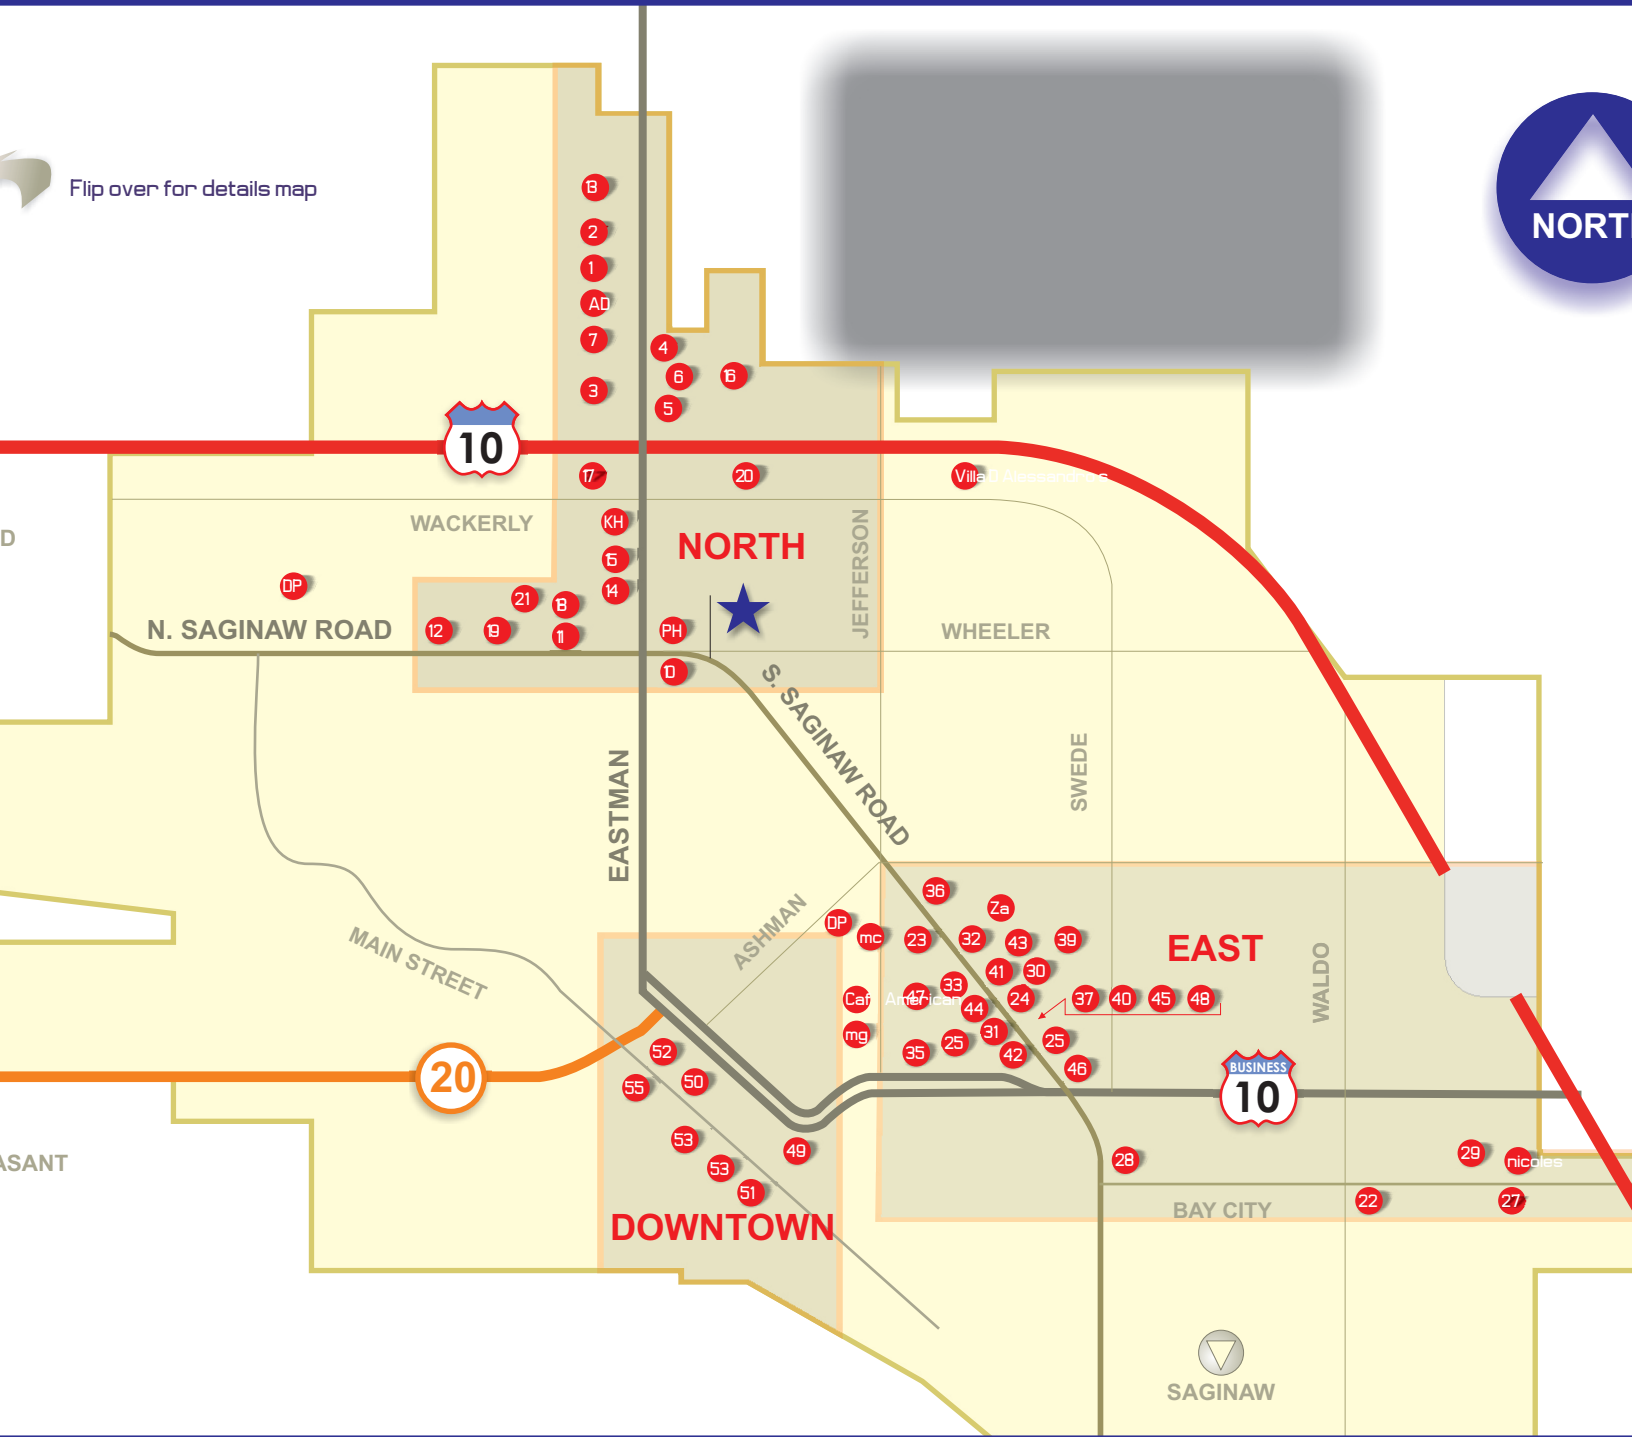

Flip over for details map

Generations of Caring

MIDLAND CHAPEL MAP

ADDRESS

1200 WEST WHEELER
MIDLAND MI 48642
989-631-2292

Detail of Saginaw Rd and Wheeler Street intersection.